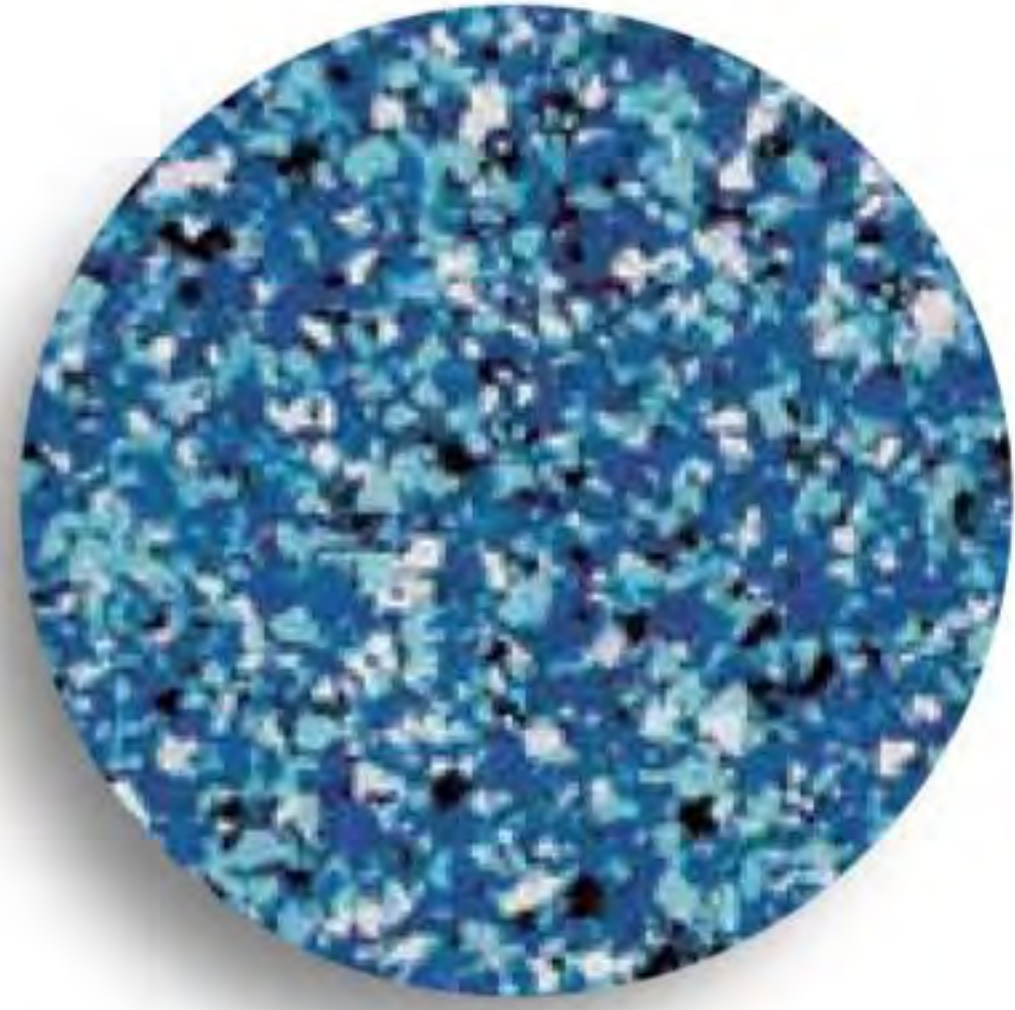

# Sol-O-matic<sup>®</sup>

## DELUXE COLORS

---

Ocean Wave

Waterfall

Firecracker

Coral Sea

Sunrise

Peppermint

Burgundy Dust

Purple Fire

Peacock Dust

Guacamole

Rainforest

Starlight

Almond Granite

Brownstone

Black Granite

White Granite