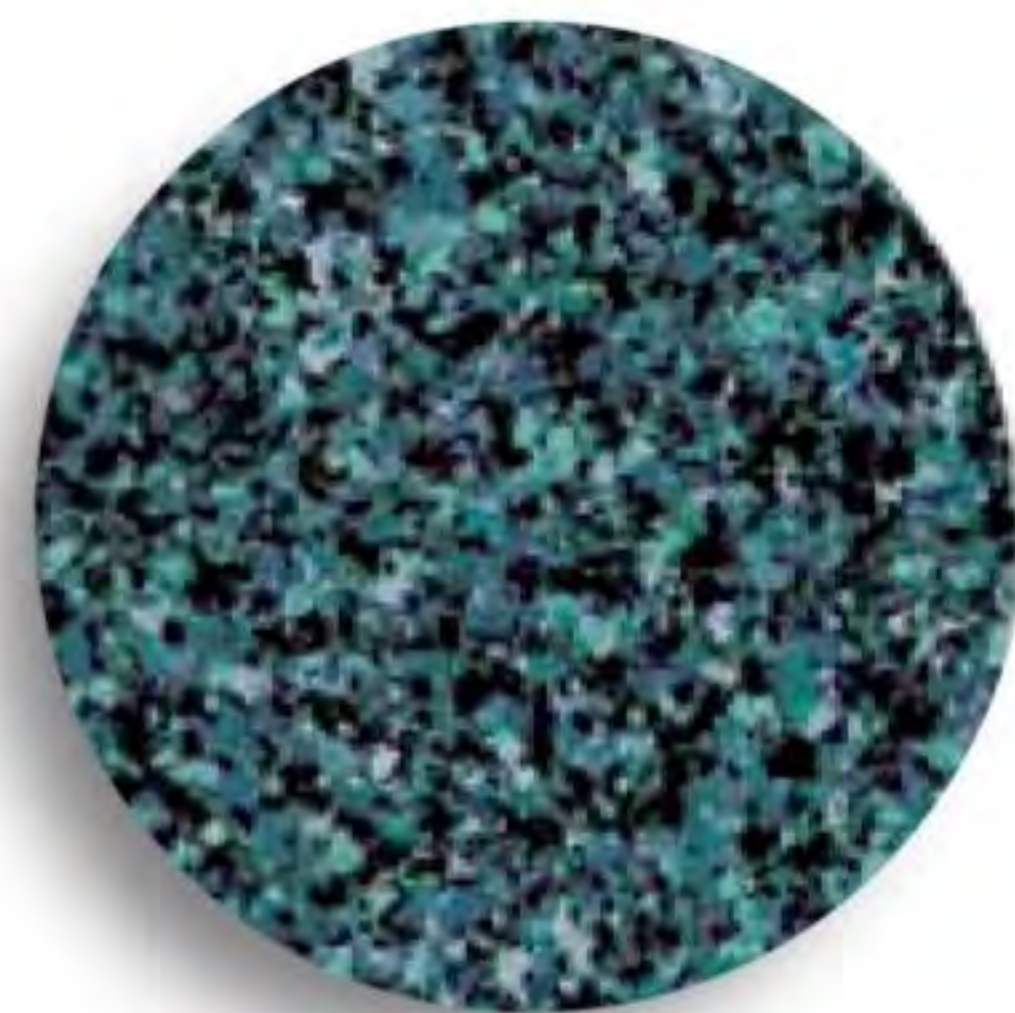

## DELUXE COLORS

---

Ocean Wave

Waterfall

Firecracker

Coral Sea

Sunrise

Peppermint

Burgundy Dust

Purple Fire

Peacock Dust

Guacamole

Rainforest

Starlight

Almond Granite

Brownstone

Black Granite

White Granite