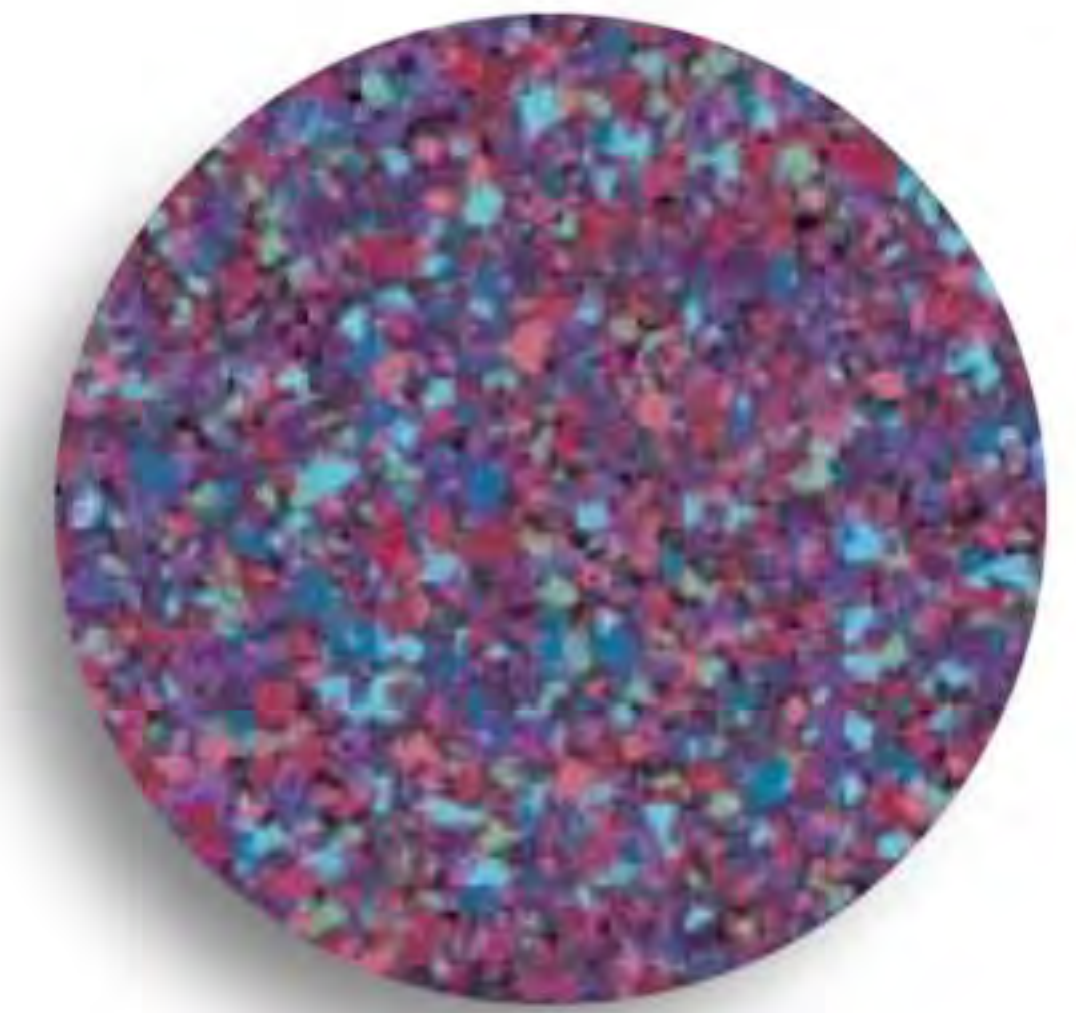

## DELUXE COLORS

---

Ocean Wave

Waterfall

Firecracker

Coral Sea

Sunrise

Peppermint

Burgundy Dust

Purple Fire

Peacock Dust

Guacamole

Rainforest

Starlight

Almond Granite

Brownstone

Black Granite

White Granite