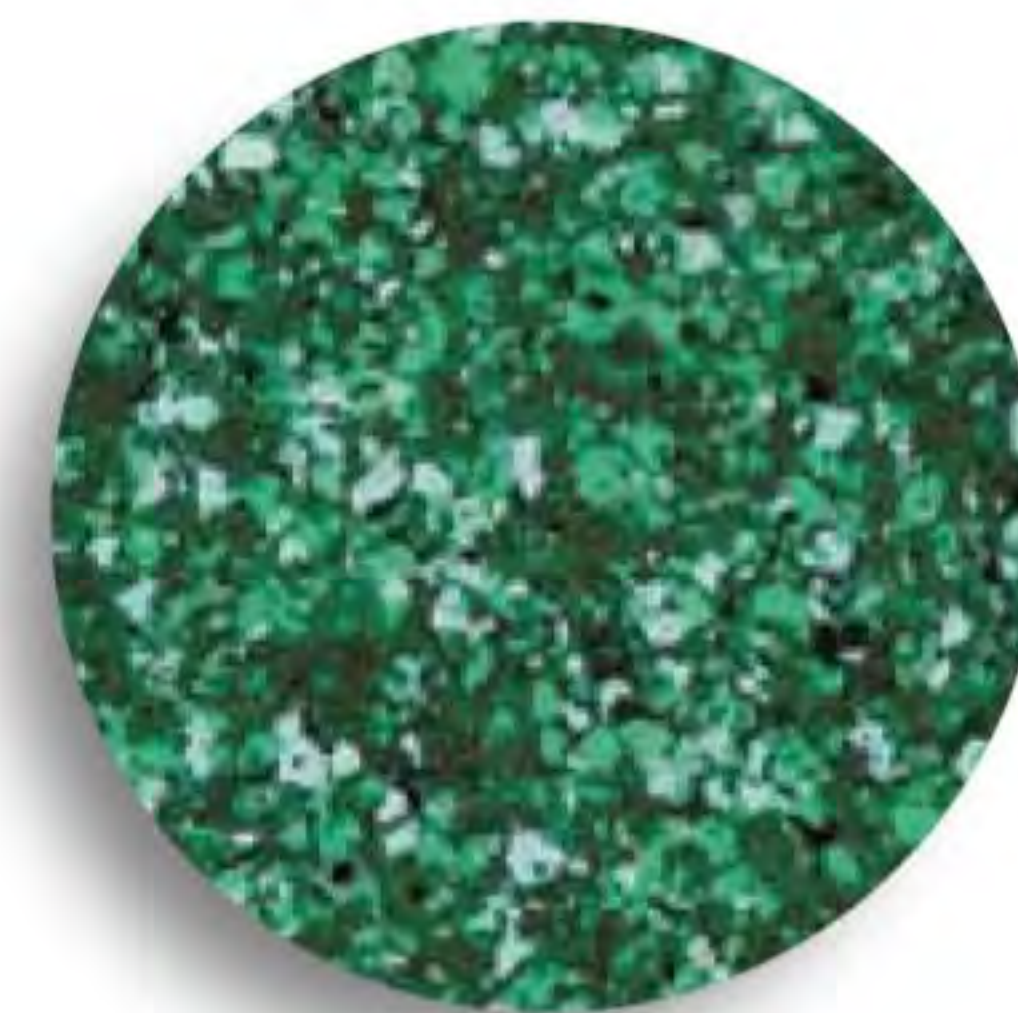

## DELUXE COLORS

---

Ocean Wave

Waterfall

Firecracker

Coral Sea

Sunrise

Peppermint

Burgundy Dust

Purple Fire

Peacock Dust

Guacamole

Rainforest

Starlight

Almond Granite

Brownstone

Black Granite

White Granite