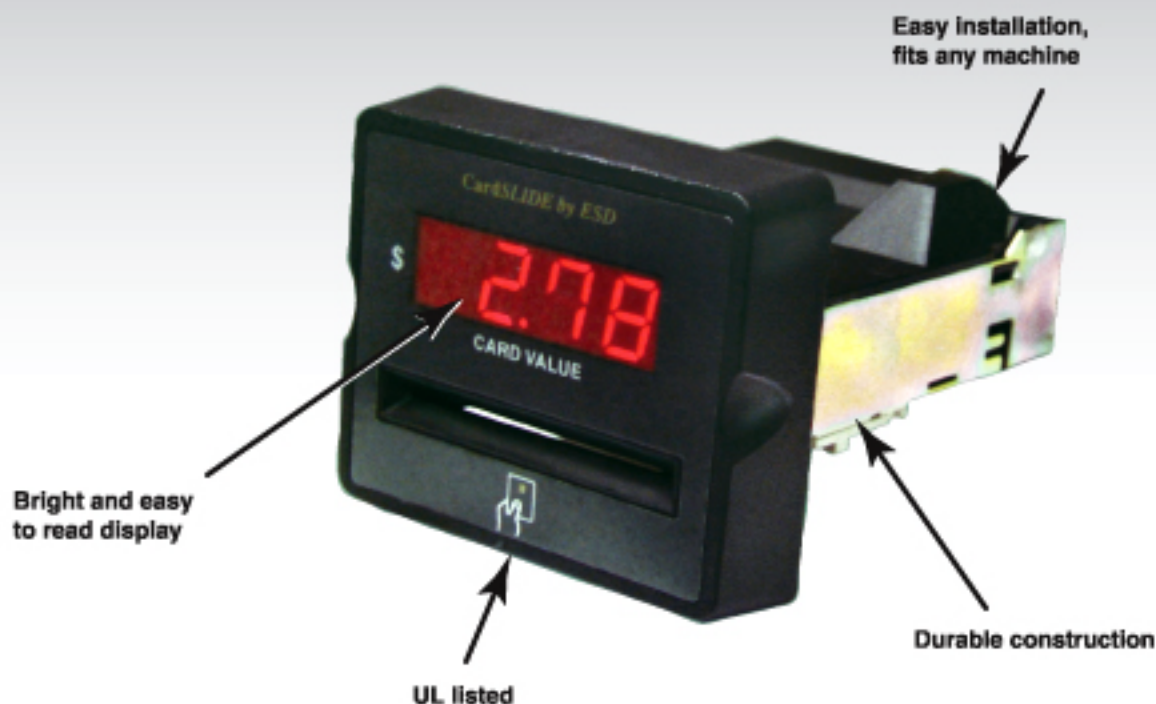

PAYMENT SYSTEMS FOR THE WORLD

ESD CardSlide Units  
*A CardSlide for every application*

**CSU**

For Card Operated Laundry, Route, Multi-housing and Vending Applications

# ESD CardSlides: Sturdy, Reliable, Proven; Applications To Fit Any Machine In The Laundry Industry

The ESD CardSlide is designed to mount on and operate any washer, dryer, tumbler, or extractor presently used in the laundry industry. Whether mechanical or electronic, top load or 80 lb front load washer, small dryer or stack tumbler, ESD has a cardslide to fit your needs.

ESD CardSlides are constructed with a large, bright LED display mounted in an attractive, secure housing. The sophisticated ESD internal processor features an anti-tearing algorithm to prevent card corruption; it can offer time of day and day or day of the week specials and the built-in memory can collect and store all revenue and transactional data. The electronic components are protected from moisture damage with a special conformal coating.

## THE RUBY –

The Ruby is designed so that it will fit into a coin slide opening, a coin drop opening, or the moneybox area of any washer or dryer. The installation of an ESD

CardSlide is fast and simple, and the result produces a perfect, trouble free mating with any machine.